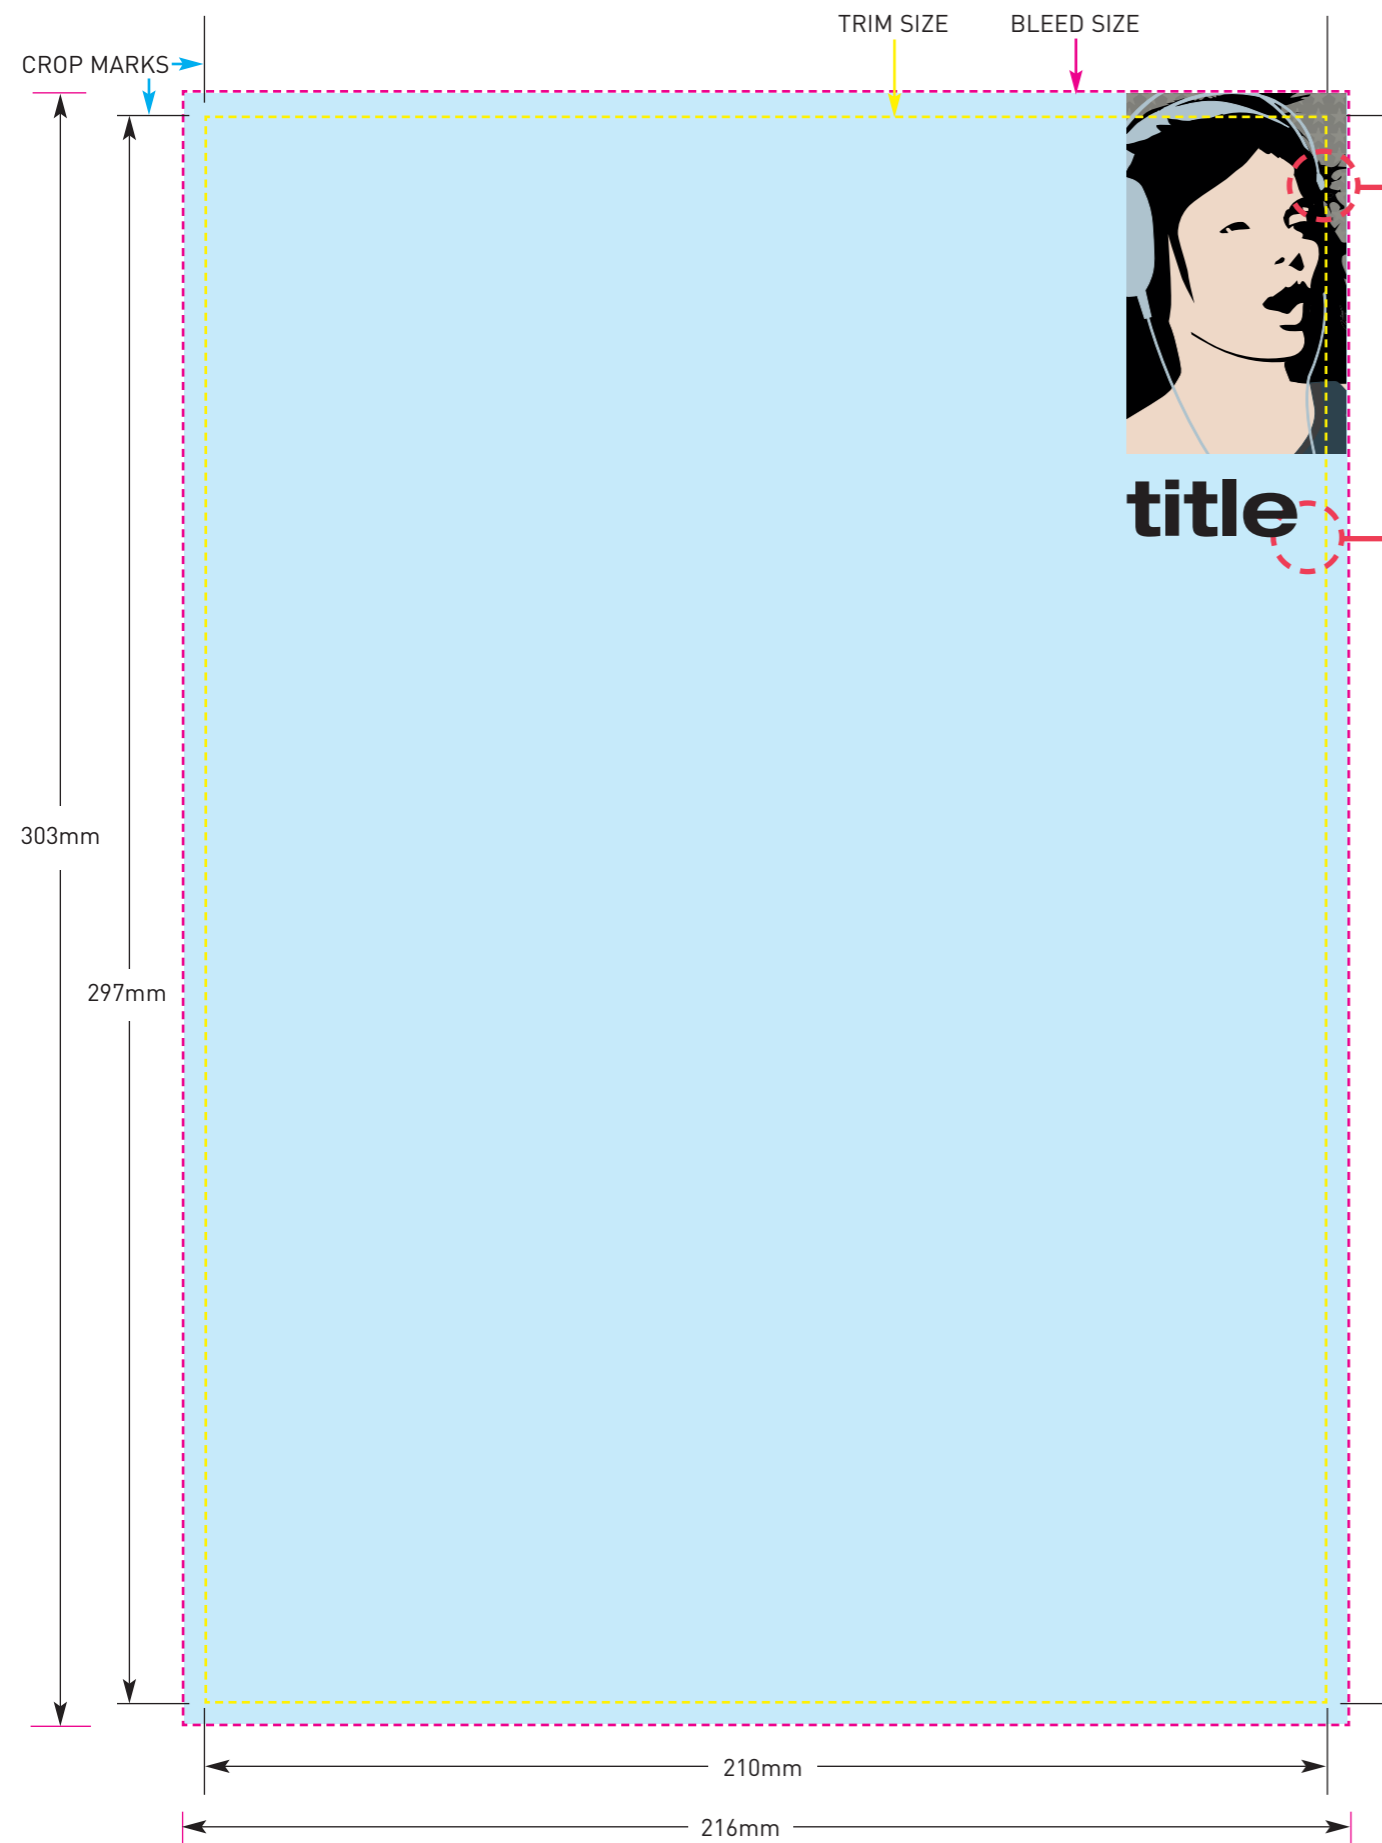

BIG BYTE	A4 TRIM SIZE: 297 x 210mm BLEED SIZE: 303 x 216mm
Artwork Guidelines	
POSTERS	

ARTWORK SIZE

(inc. 3mm BLEED - 303 x 216mm)

Images that run to the edge of the finished printed item must run over as shown by 3mm. You will notice that the 3mm bleed is removed upon trimming to the finished size and is therefore not seen on the finished item.

BIG BYTE Tel: +44 (0)131 554 6611
Email: info@bigbyteproduction.com
Web: www.bigbyteproduction.com

FINISHED SIZE

(297 x 210mm)

NOTE: Illustrations are for guidelines only and are not shown at 100% size nor at full print resolution to minimise file sizes for download.