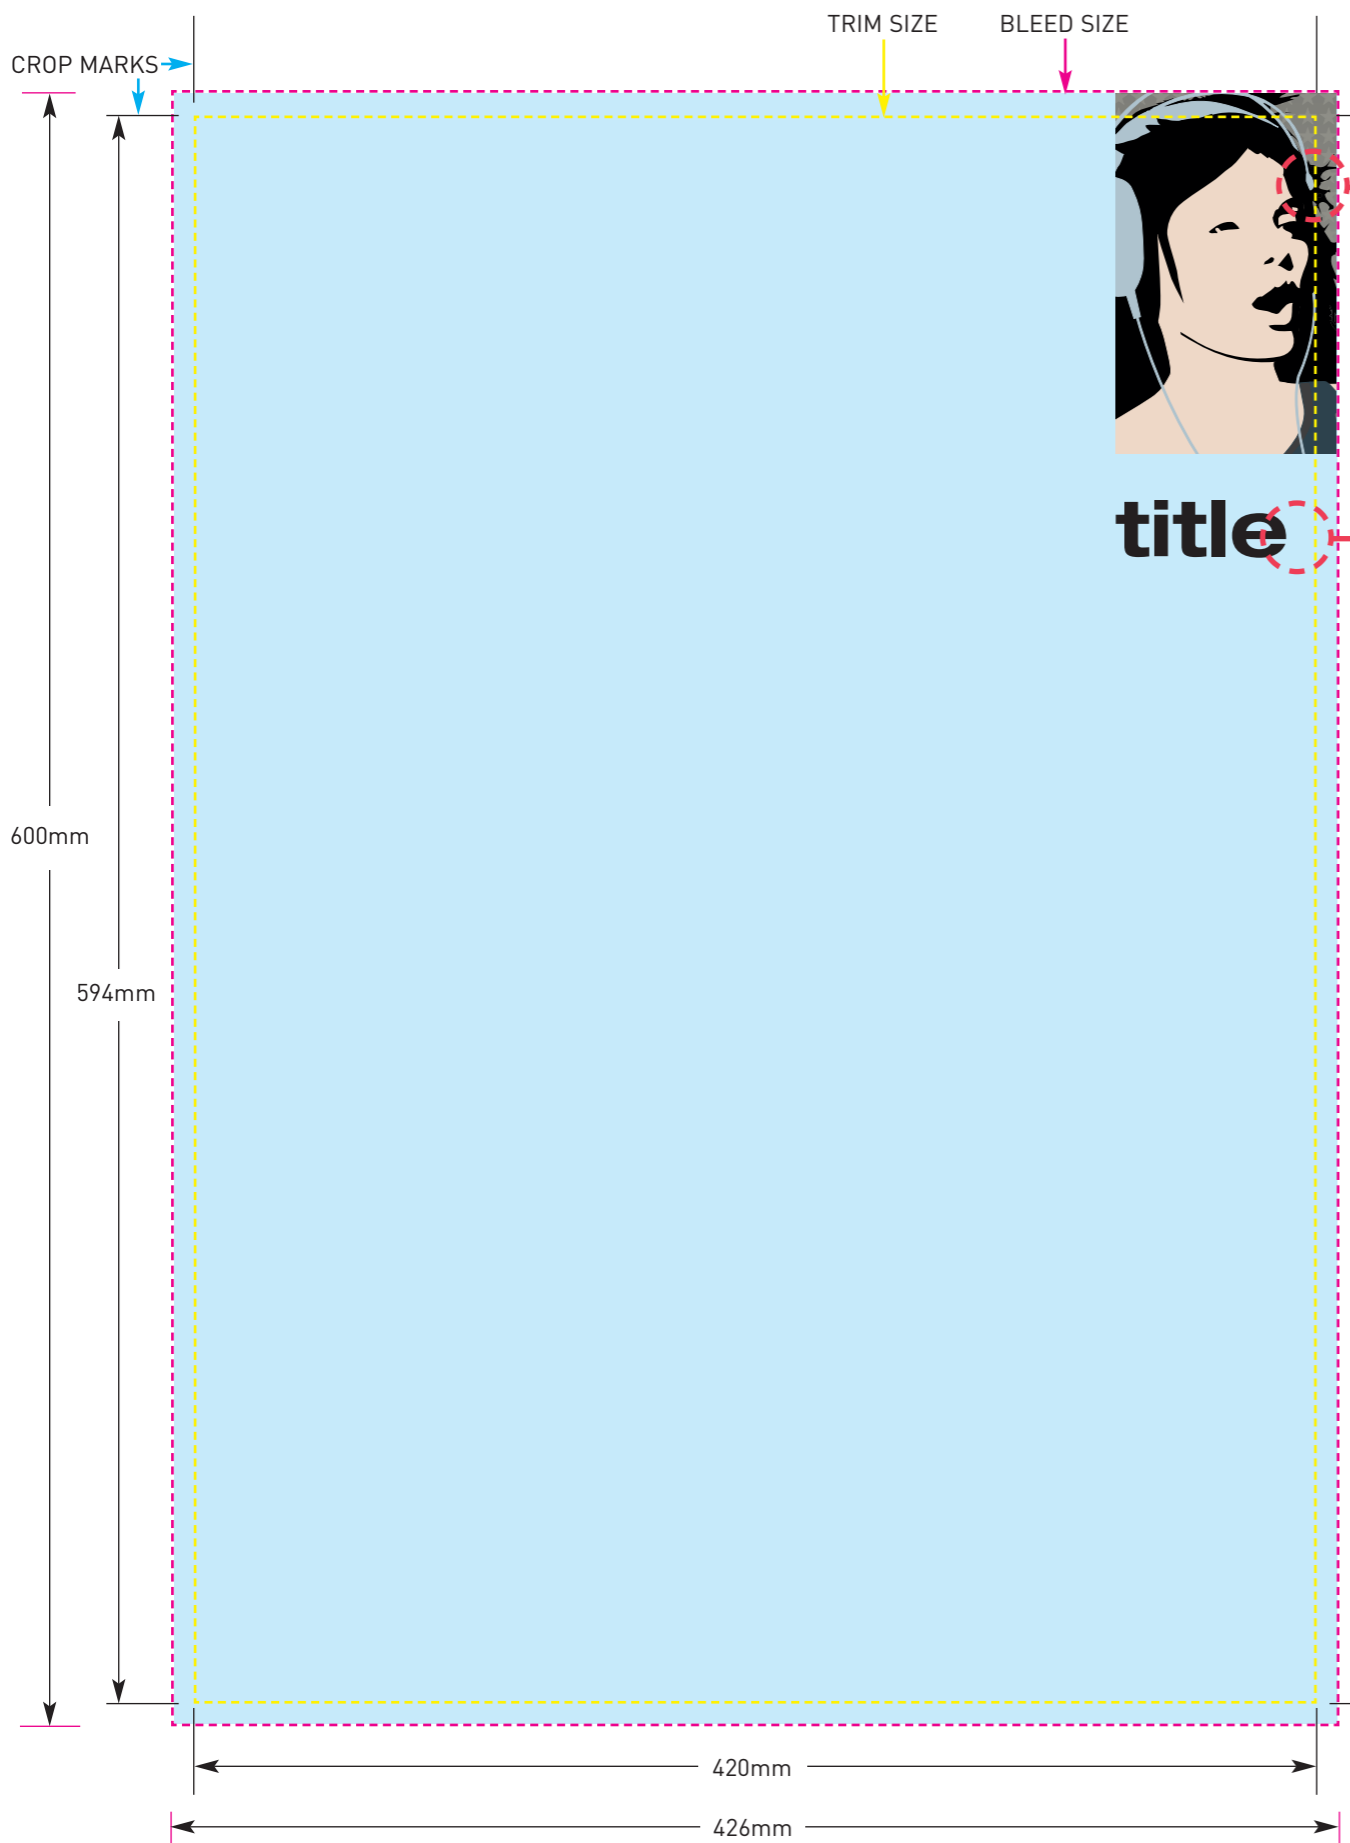

BIG BYTE	A2 TRIM SIZE: 594 x 420mm BLEED SIZE: 600 x 426mm
Artwork Guidelines	
POSTERS	

ARTWORK SIZE
(inc. 3mm BLEED - 600 x 426mm)

Images that run to the edge of the finished printed item must run over as shown by 3mm. You will notice that the 3mm bleed is removed upon trimming to the finished size and is therefore not seen on the finished item.

Be careful not to place any essential pictures or text too close to the trim line. We advise leaving a gap of 5mm or more between live material and the trim line.

Your finished artwork must be to the following specification:
Colour Mode: CMYK (not RGB)
Resolution: 300dpi (dots per inch)

BIG BYTE Tel: +44 (0)131 554 6611
Email: info@bigbyteproduction.com
Web: www.bigbyteproduction.com

FINISHED SIZE
(594 x 420mm)

NOTE: Illustrations are for guidelines only and are not shown at 100% size nor at full print resolution to minimise file sizes for download.