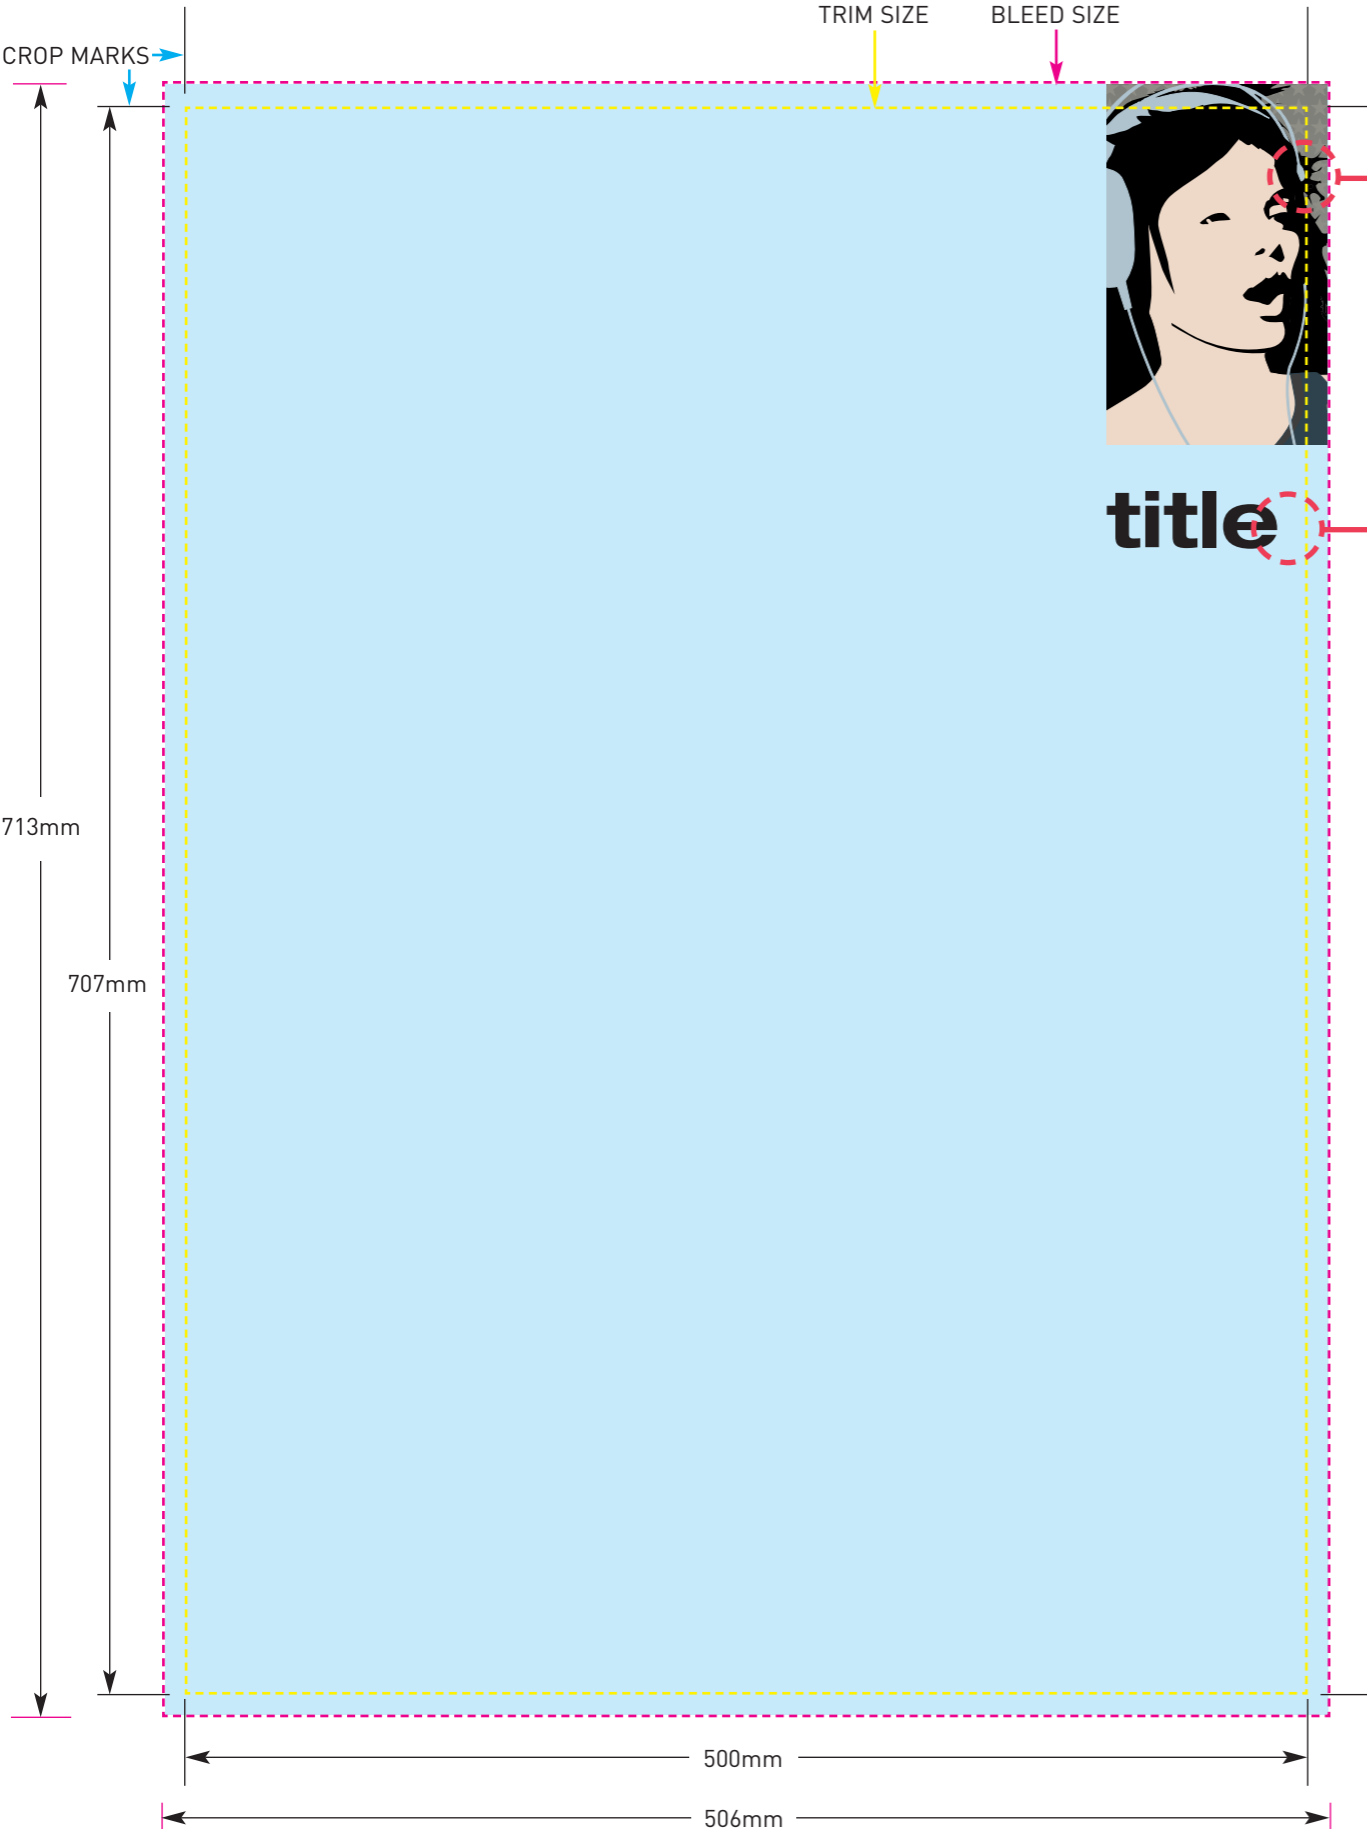

BIG BYTE	B2 TRIM SIZE: 707 x 500mm BLEED SIZE: 713 x 506mm
Artwork Guidelines	
POSTERS	

ARTWORK SIZE
(inc. 3mm BLEED - 713 x 506mm)

Images that run to the edge of the finished printed item must run over as shown by 3mm. You will notice that the 3mm bleed is removed upon trimming to the finished size and is therefore not seen on the finished item.

FINISHED SIZE
(707 x 500mm)

BIG BYTE	Tel: +44 (0)131 554 6611
Email: info@bigbyteproduction.com	
Web: www.bigbyteproduction.com	

NOTE: Illustrations are for guidelines only and are not shown at 100% size nor at full print resolution to minimise file sizes for download.