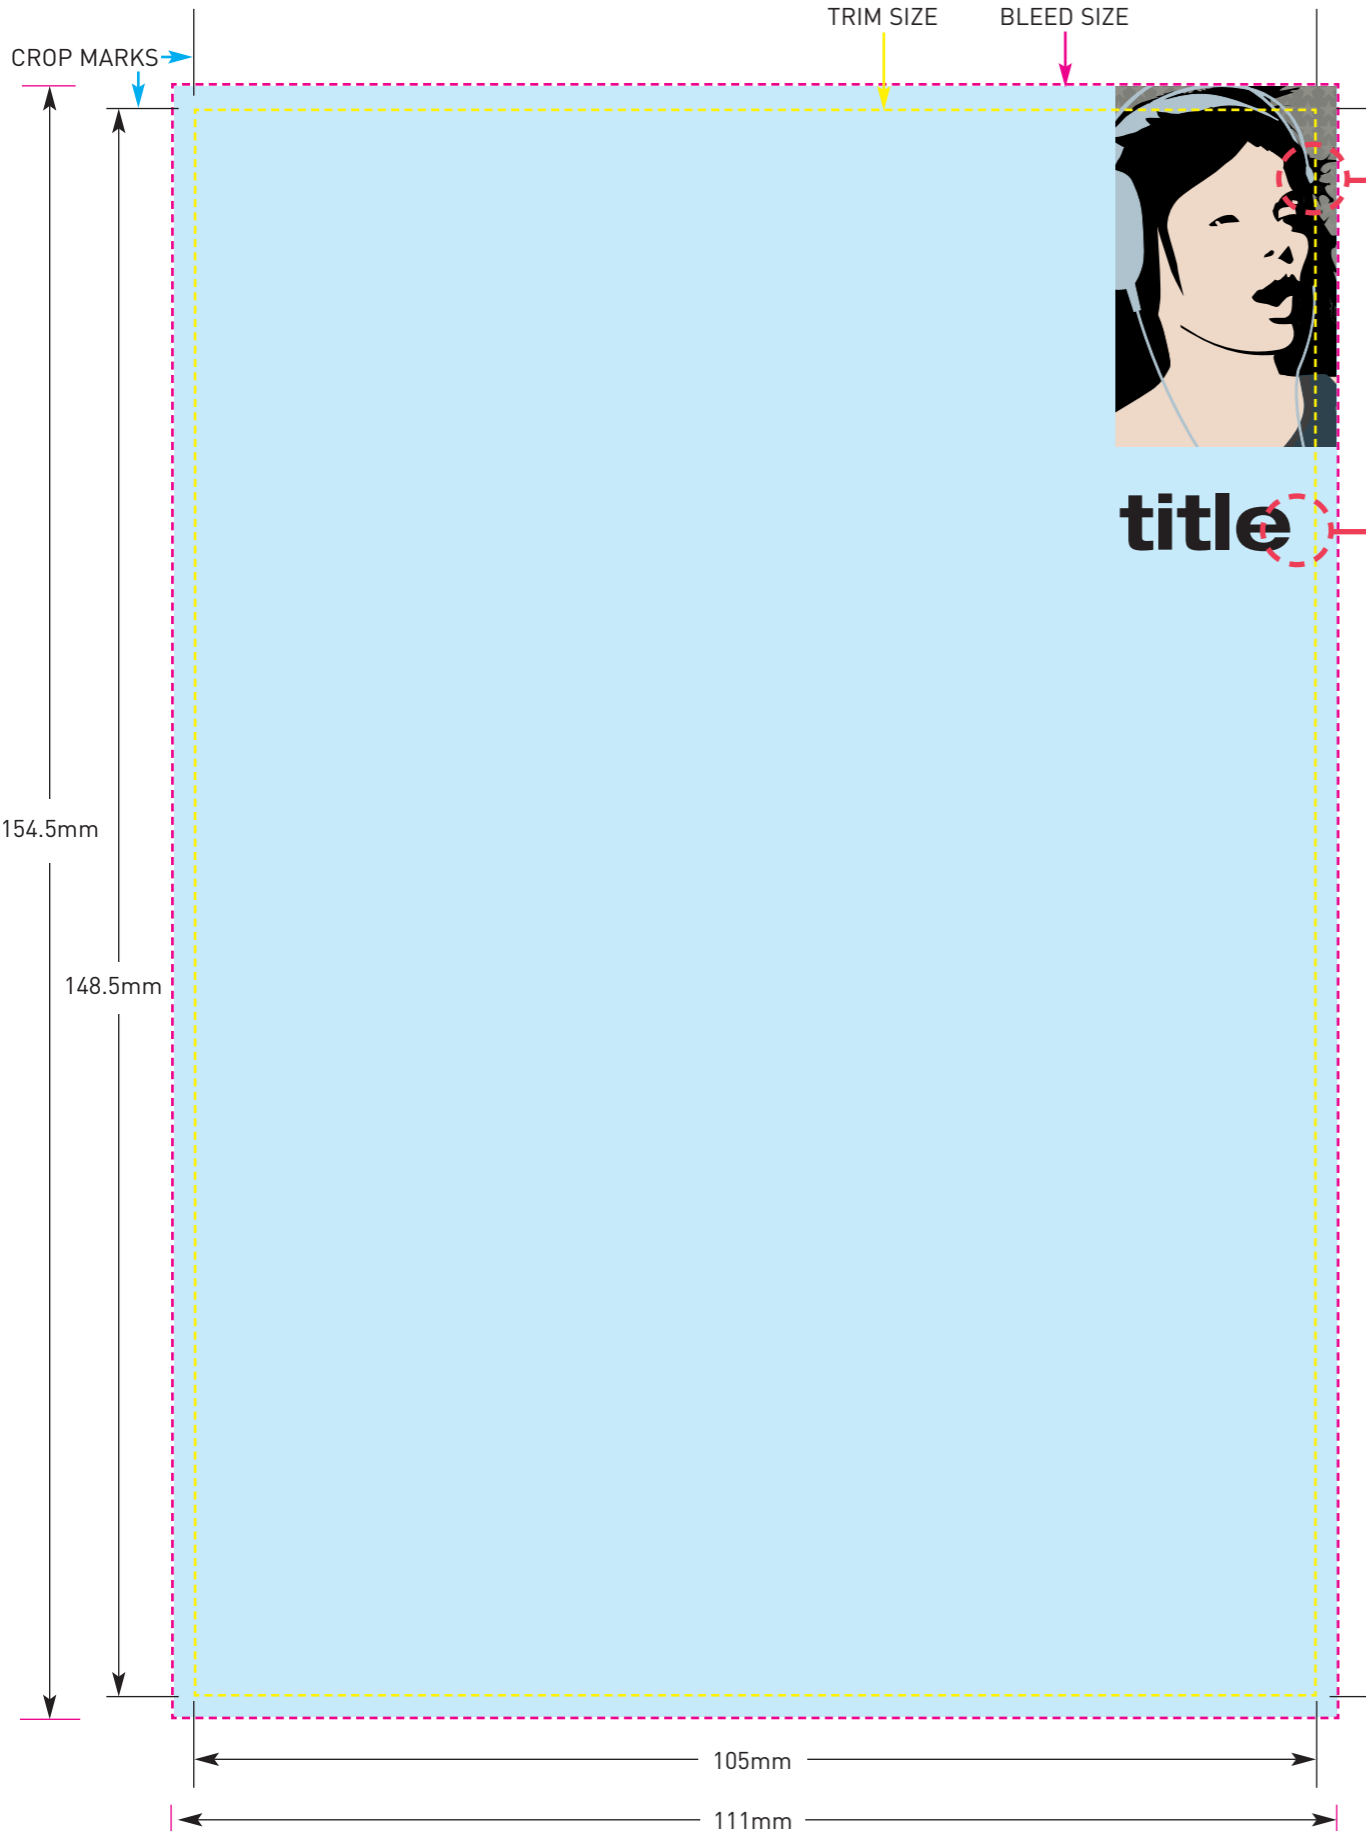

BIG BYTE	A6 TRIM SIZE: 148.5 x 105mm BLEED SIZE: 154.5 x 111mm
Artwork Guidelines	
LEAFLETS	

ARTWORK SIZE
(inc. 3mm BLEED - 154.5 x 111mm)

Images that run to the edge of the finished printed item must run over as shown by 3mm. You will notice that the 3mm bleed is removed upon trimming to the finished size and is therefore not seen on the finished item.

FINISHED SIZE
(148.5 x 105mm)

BIG BYTE Tel: +44 (0)131 554 6611
Email: info@bigbyteproduction.com
Web: www.bigbyteproduction.com

NOTE: Illustrations are for guidelines only and are not shown at 100% size nor at full print resolution to minimise file sizes for download.