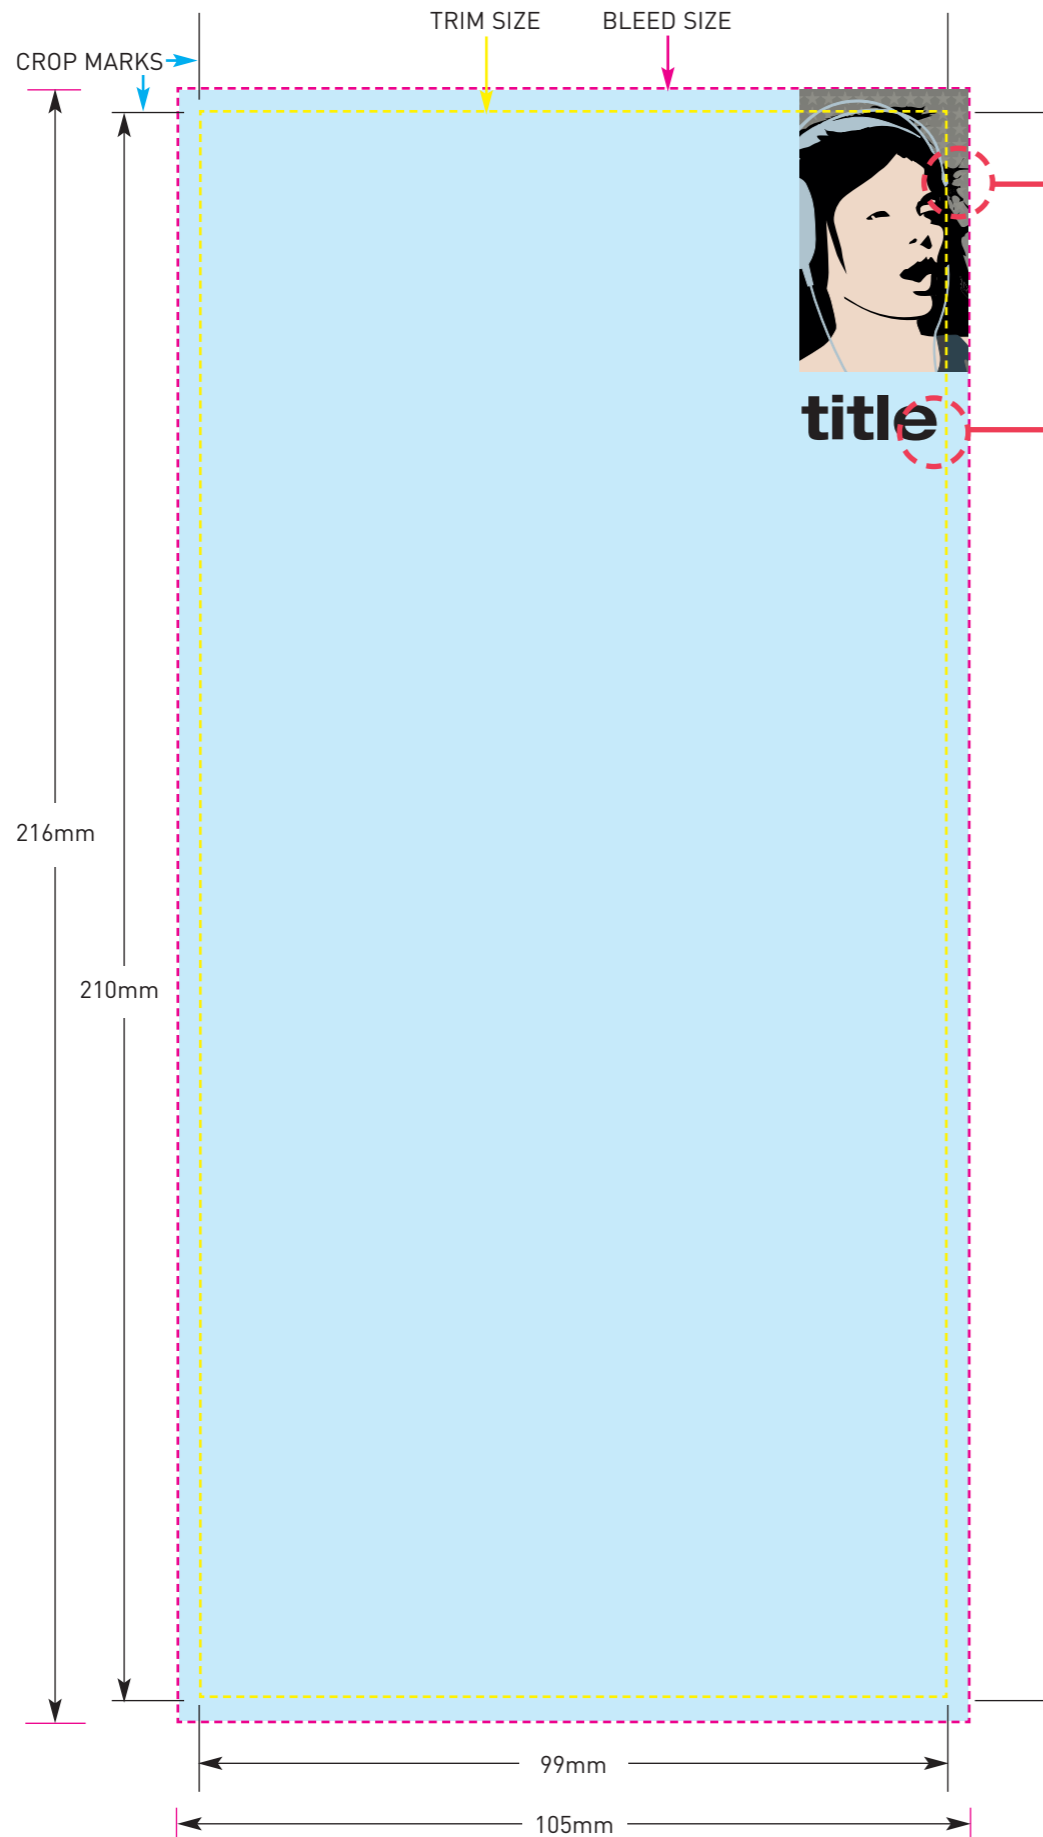

BIG BYTE	DL 1/3 A4 TRIM SIZE: 210 x 99mm BLEED SIZE: 216 x 105mm
Artwork Guidelines	
LEAFLETS	

ARTWORK SIZE
(inc. 3mm BLEED - 216 x 105mm)

Images that run to the edge of the finished printed item must run over as shown by 3mm. You will notice that the 3mm bleed is removed upon trimming to the finished size and is therefore not seen on the finished item.

BIG BYTE Tel: +44 (0)131 554 6611
Email: info@bigbyteproduction.com
Web: www.bigbyteproduction.com

FINISHED SIZE
(210 x 99mm)

NOTE: Illustrations are for guidelines only and are not shown at 100% size nor at full print resolution to minimise file sizes for download.